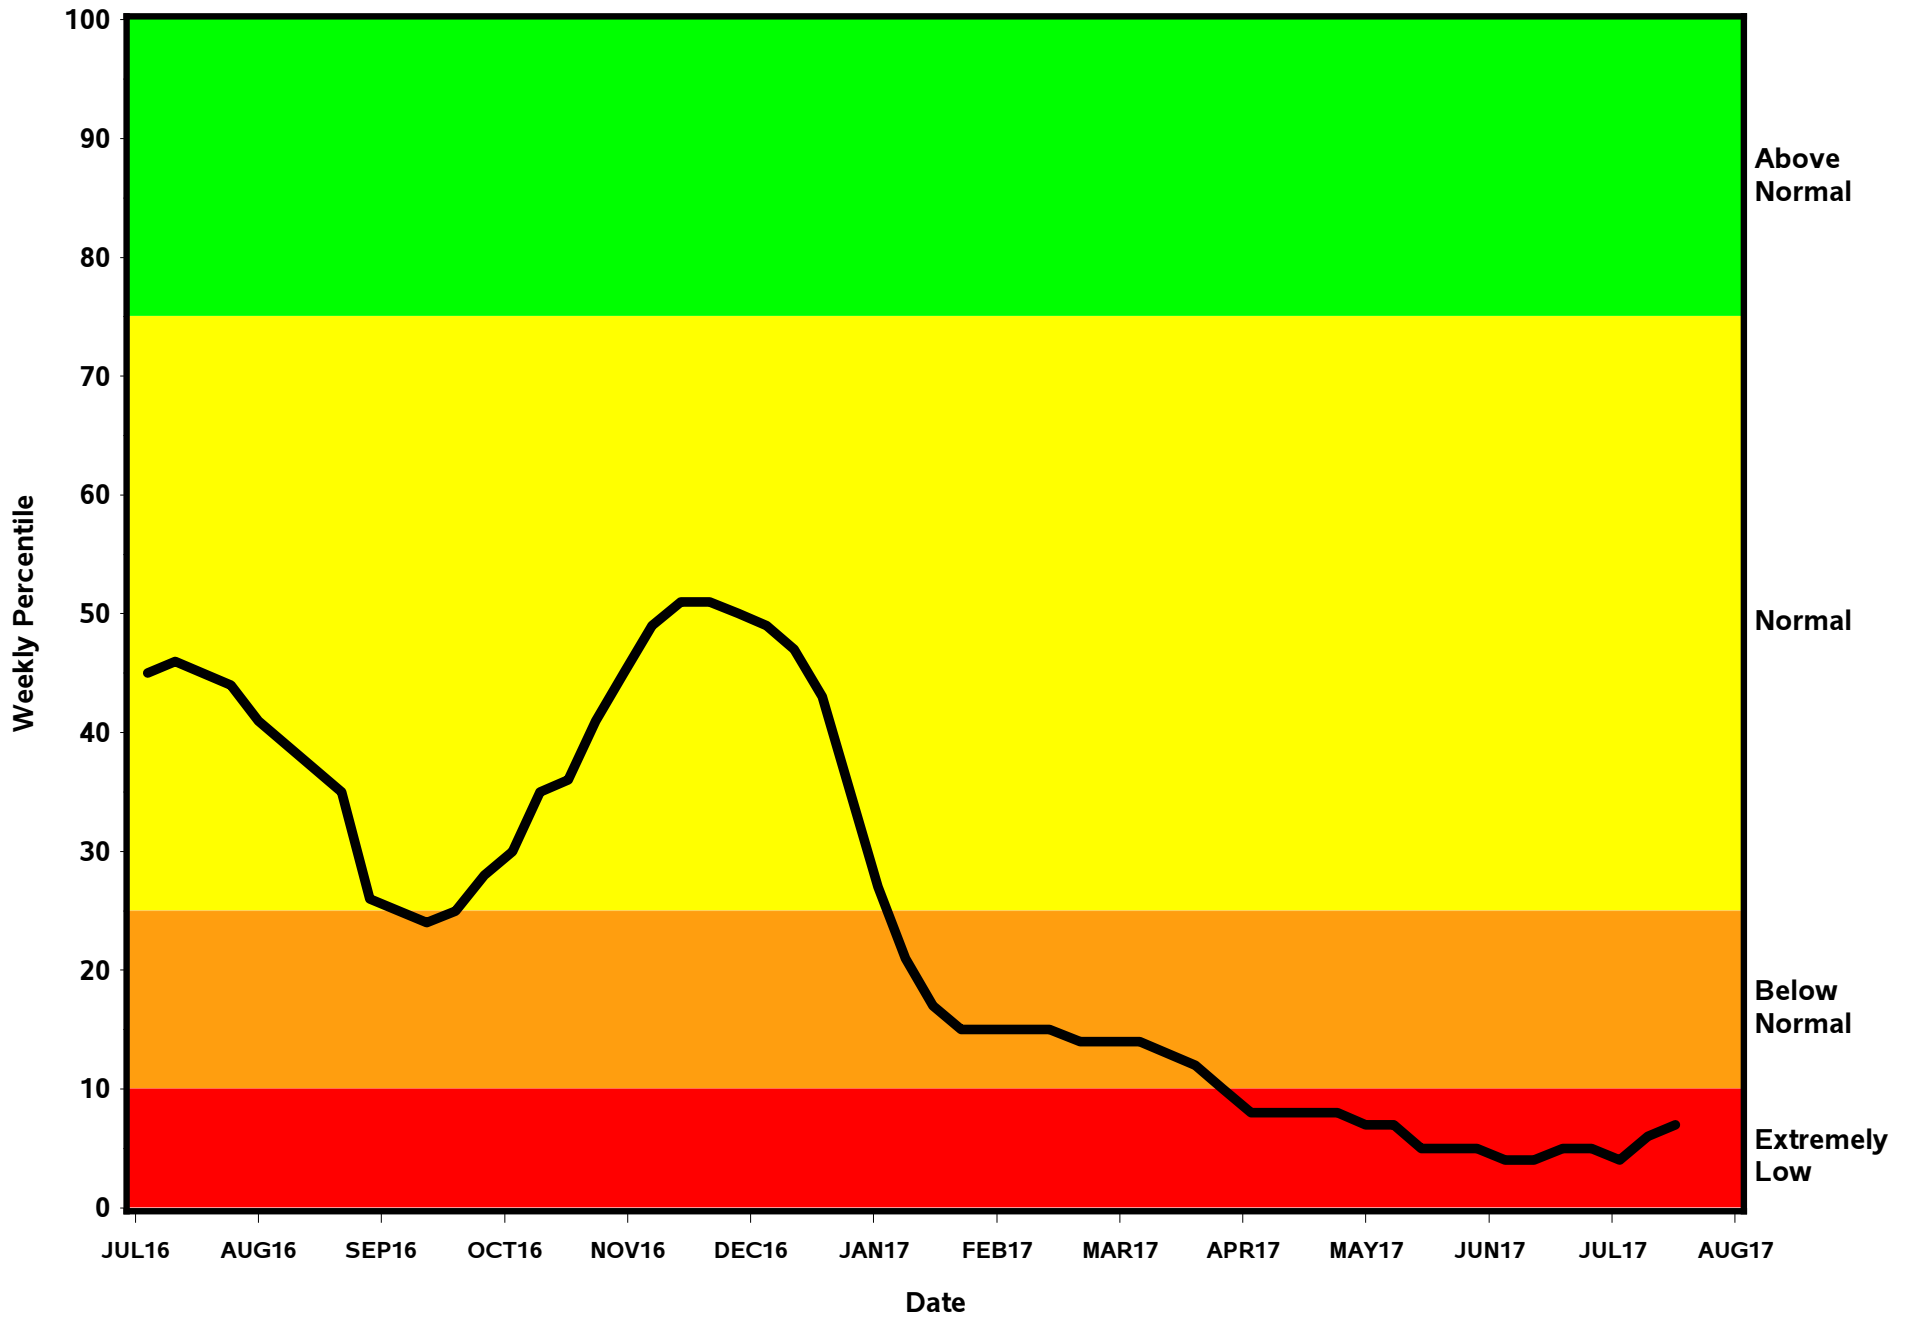

Alafia River at Lithia

Hillsborough River near Zephyrhills

Peace River at Arcadia

Withlacoochee River near Holder

Alafia River at Lithia

Hillsborough River near Zephyrhills

Peace River at Arcadia

Withlacoochee River near Holder