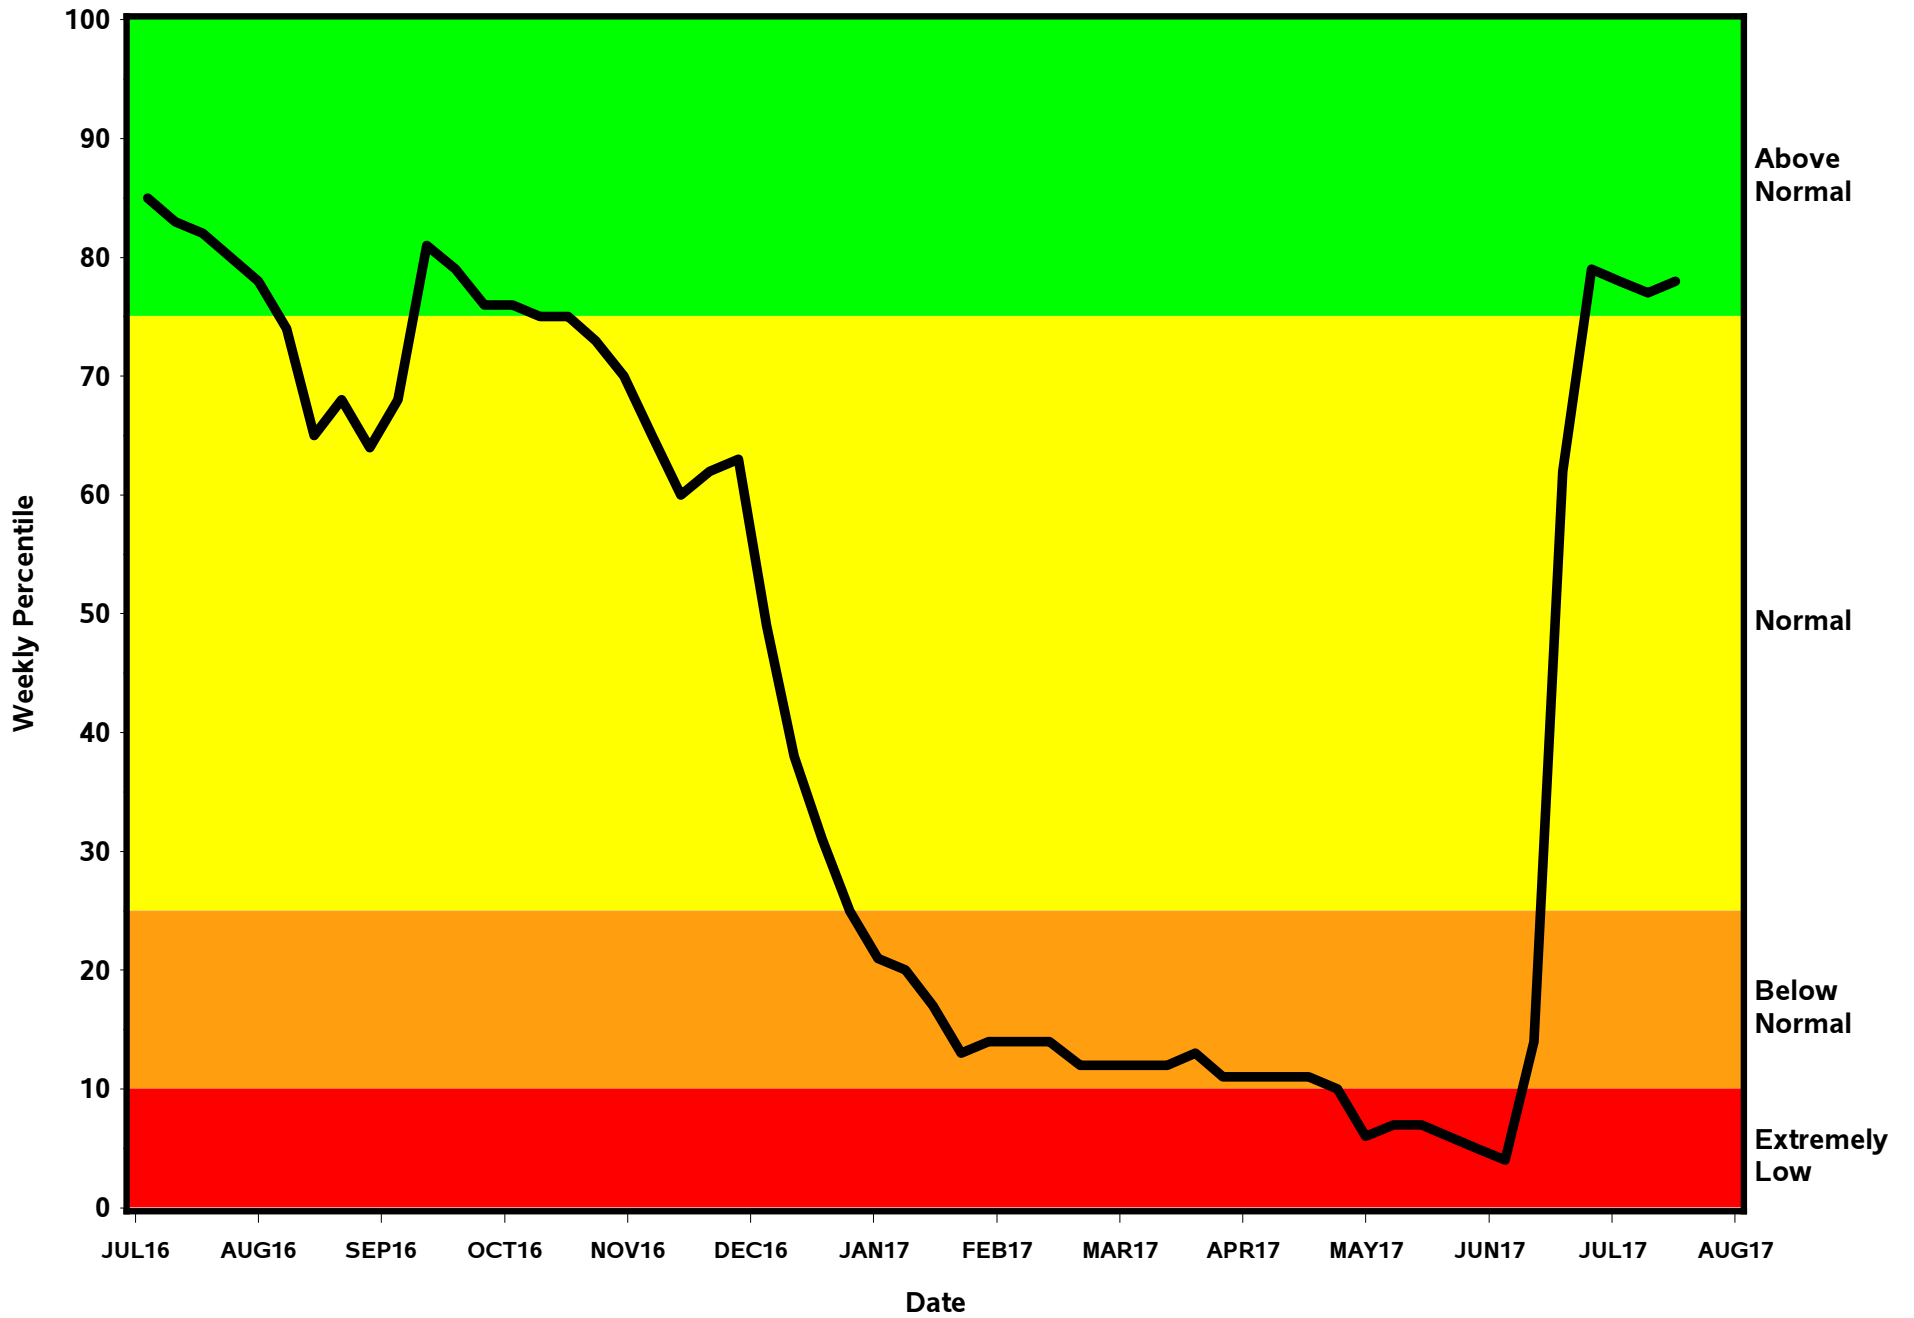

Alafia River at Lithia

Hillsborough River near Zephyrhills

Peace River at Arcadia

Withlacoochee River near Holder

Alafia River at Lithia

Hillsborough River near Zephyrhills

Peace River at Arcadia

Withlacoochee River near Holder