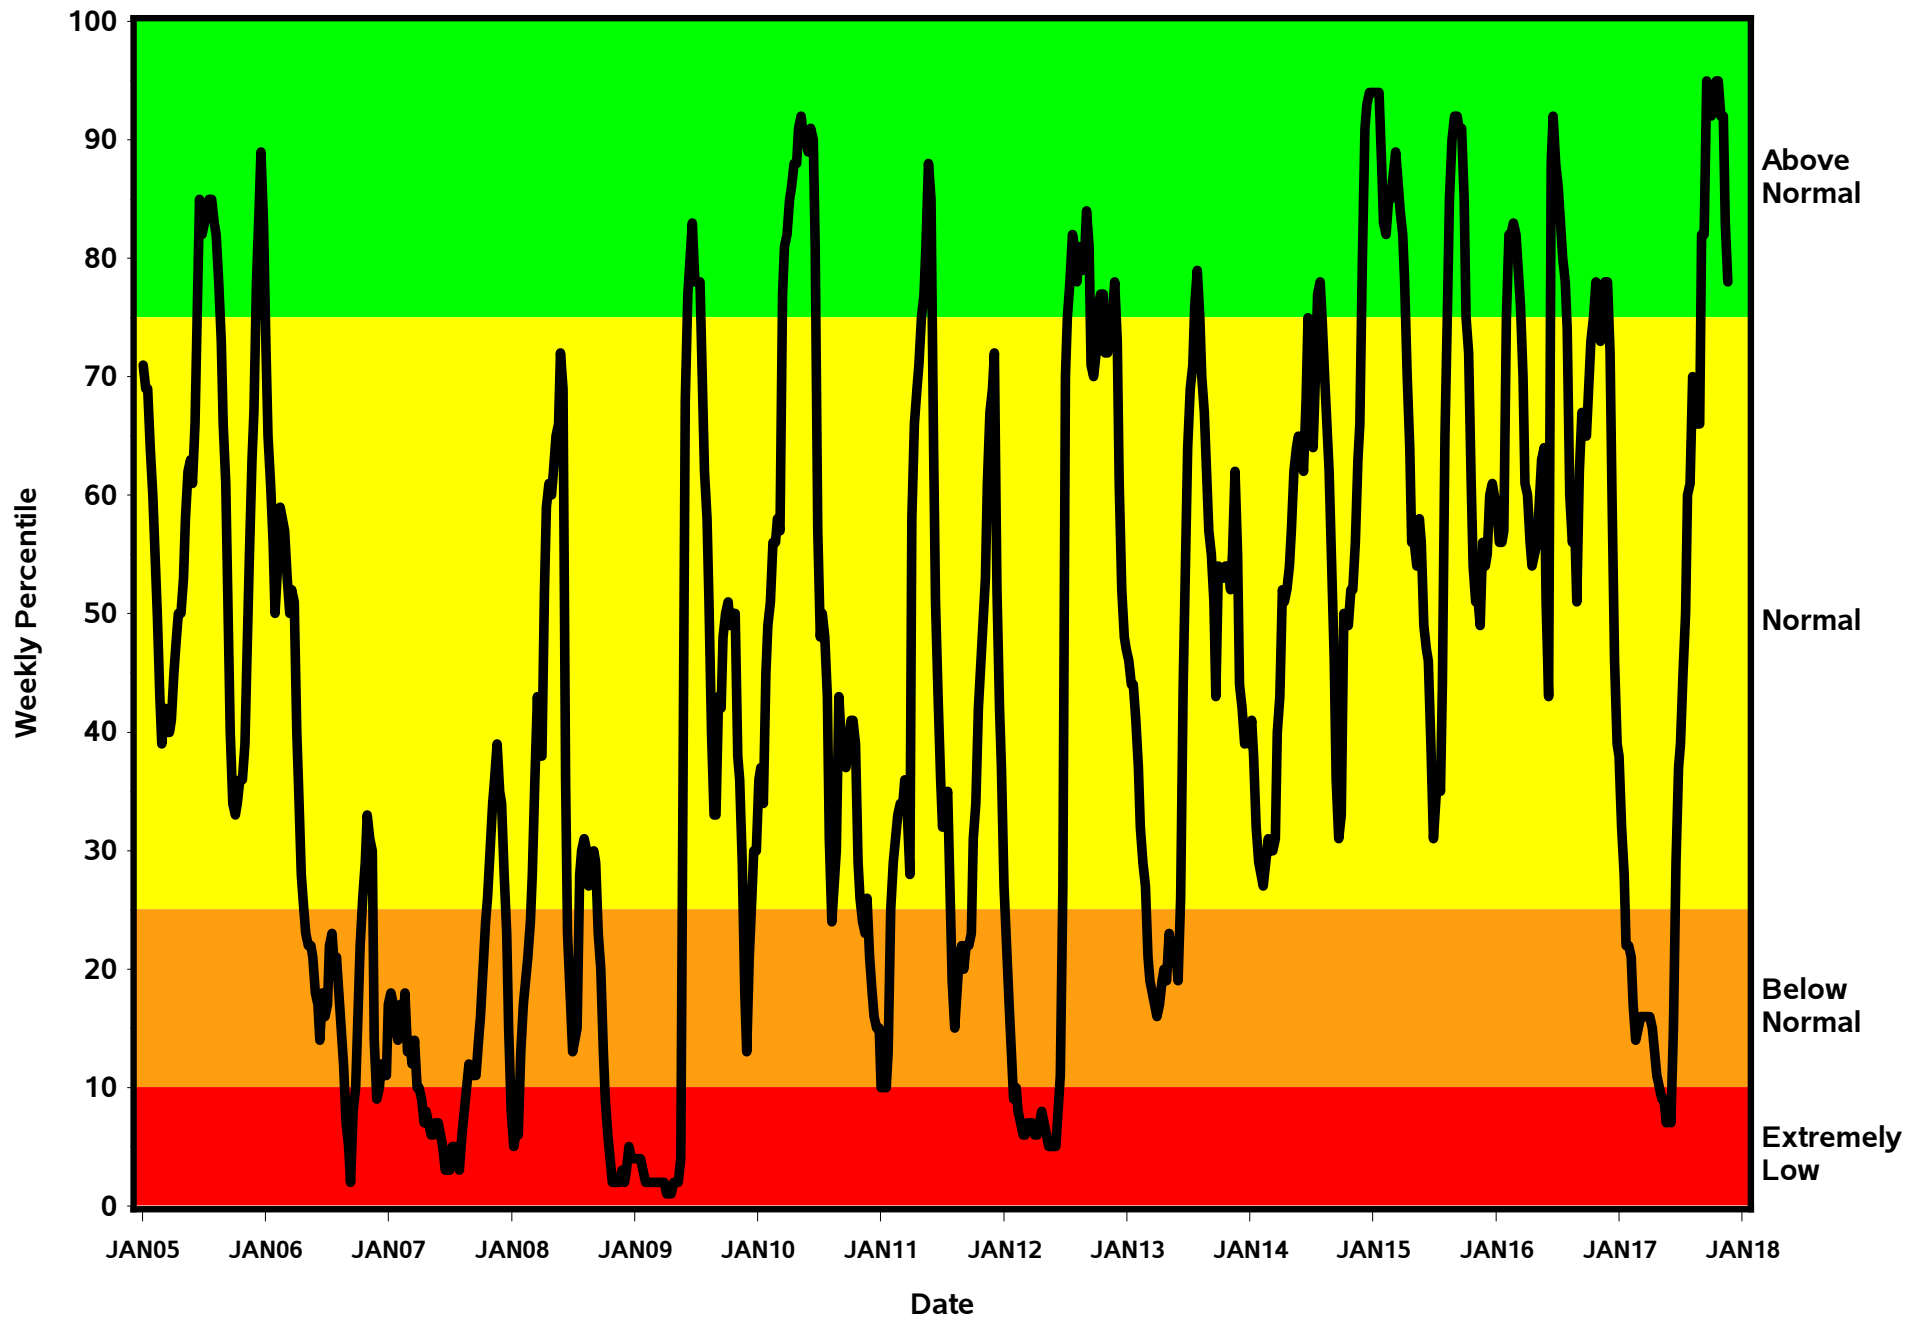

Hillsborough River near Zephyrhills