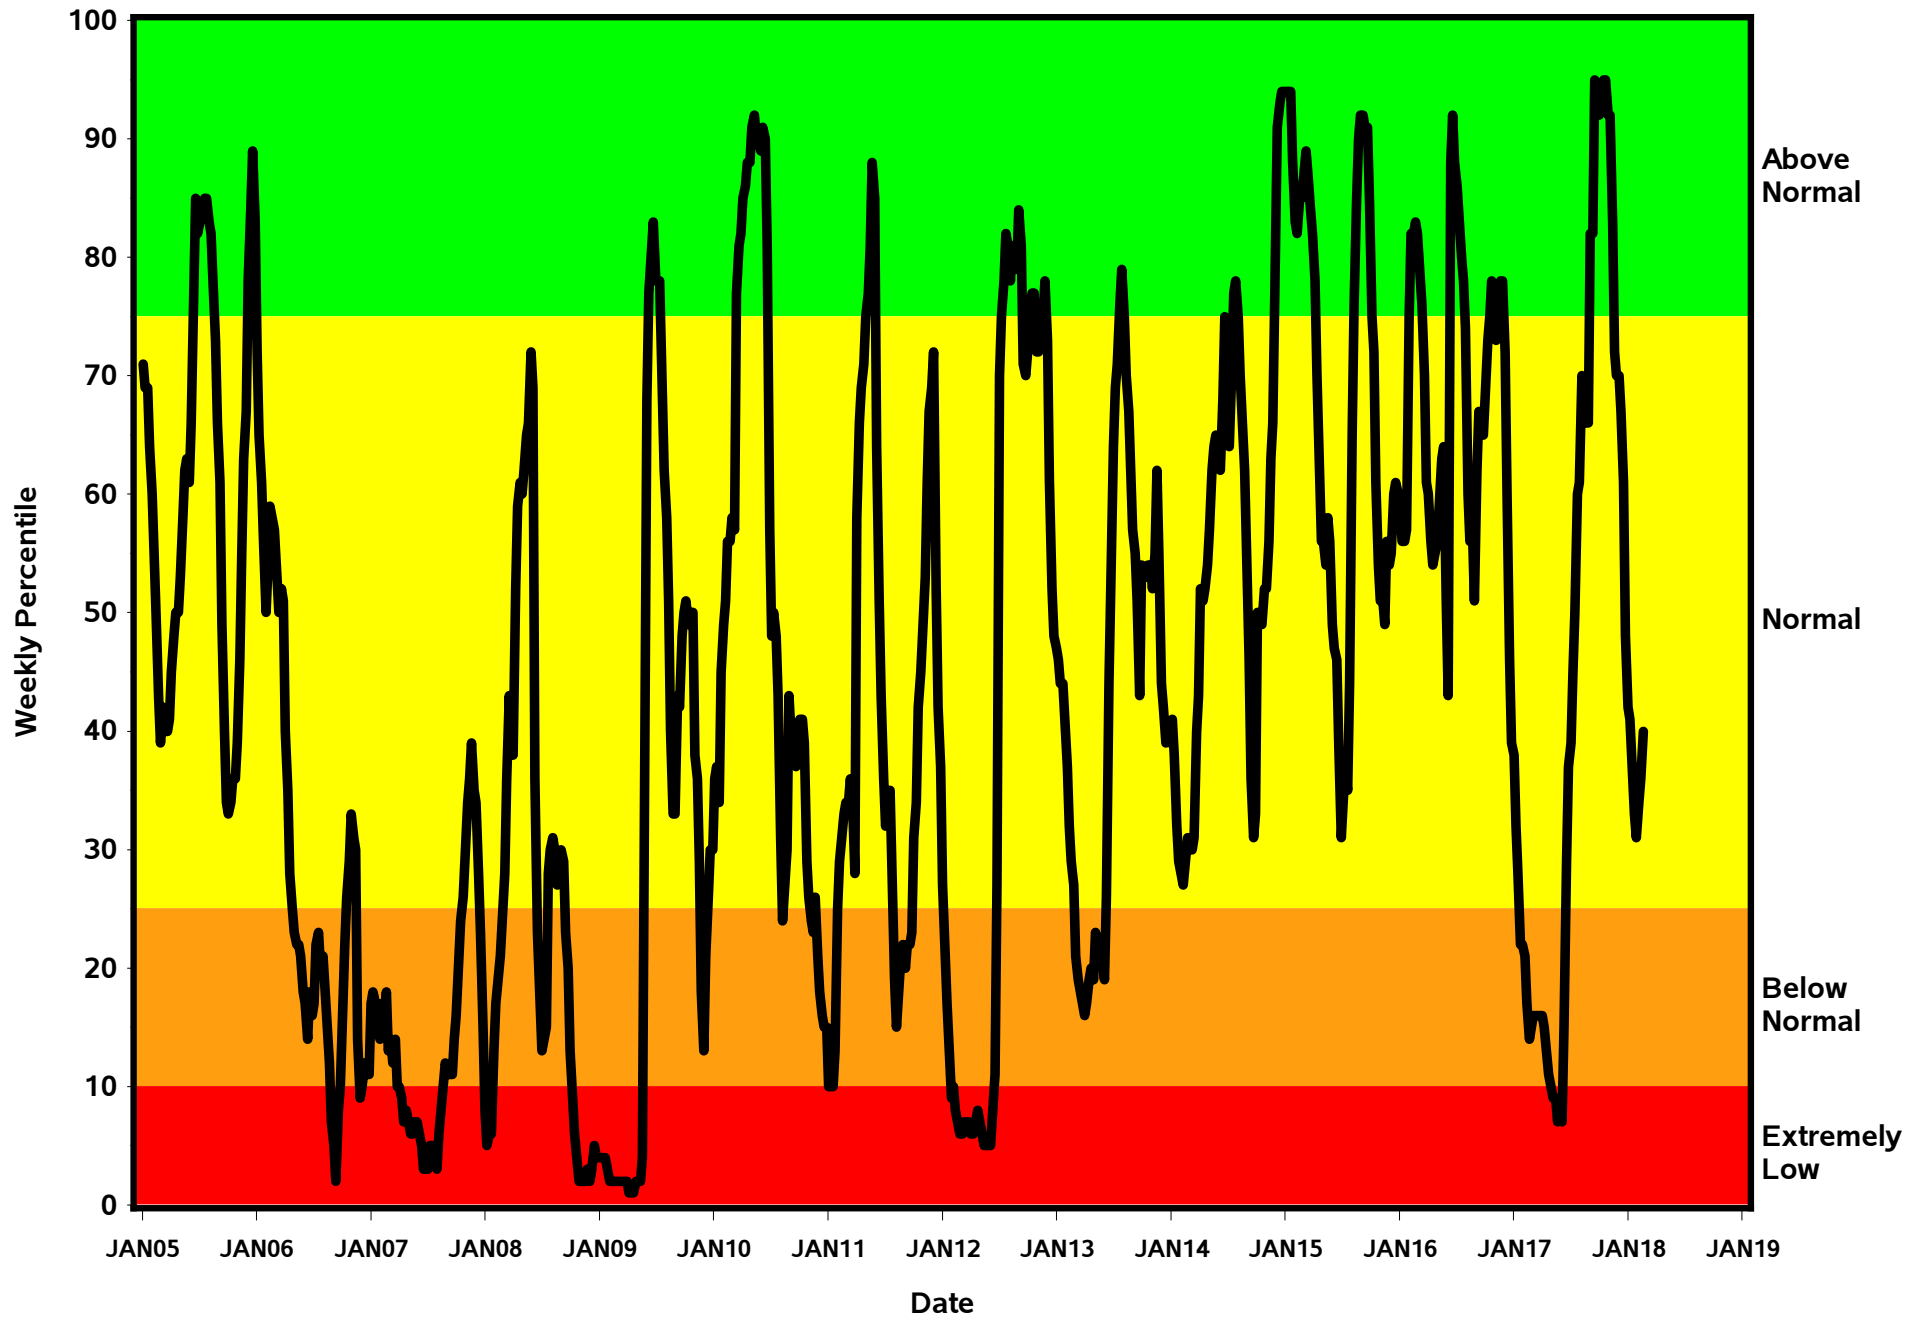

Hillsborough River near Zephyrhills