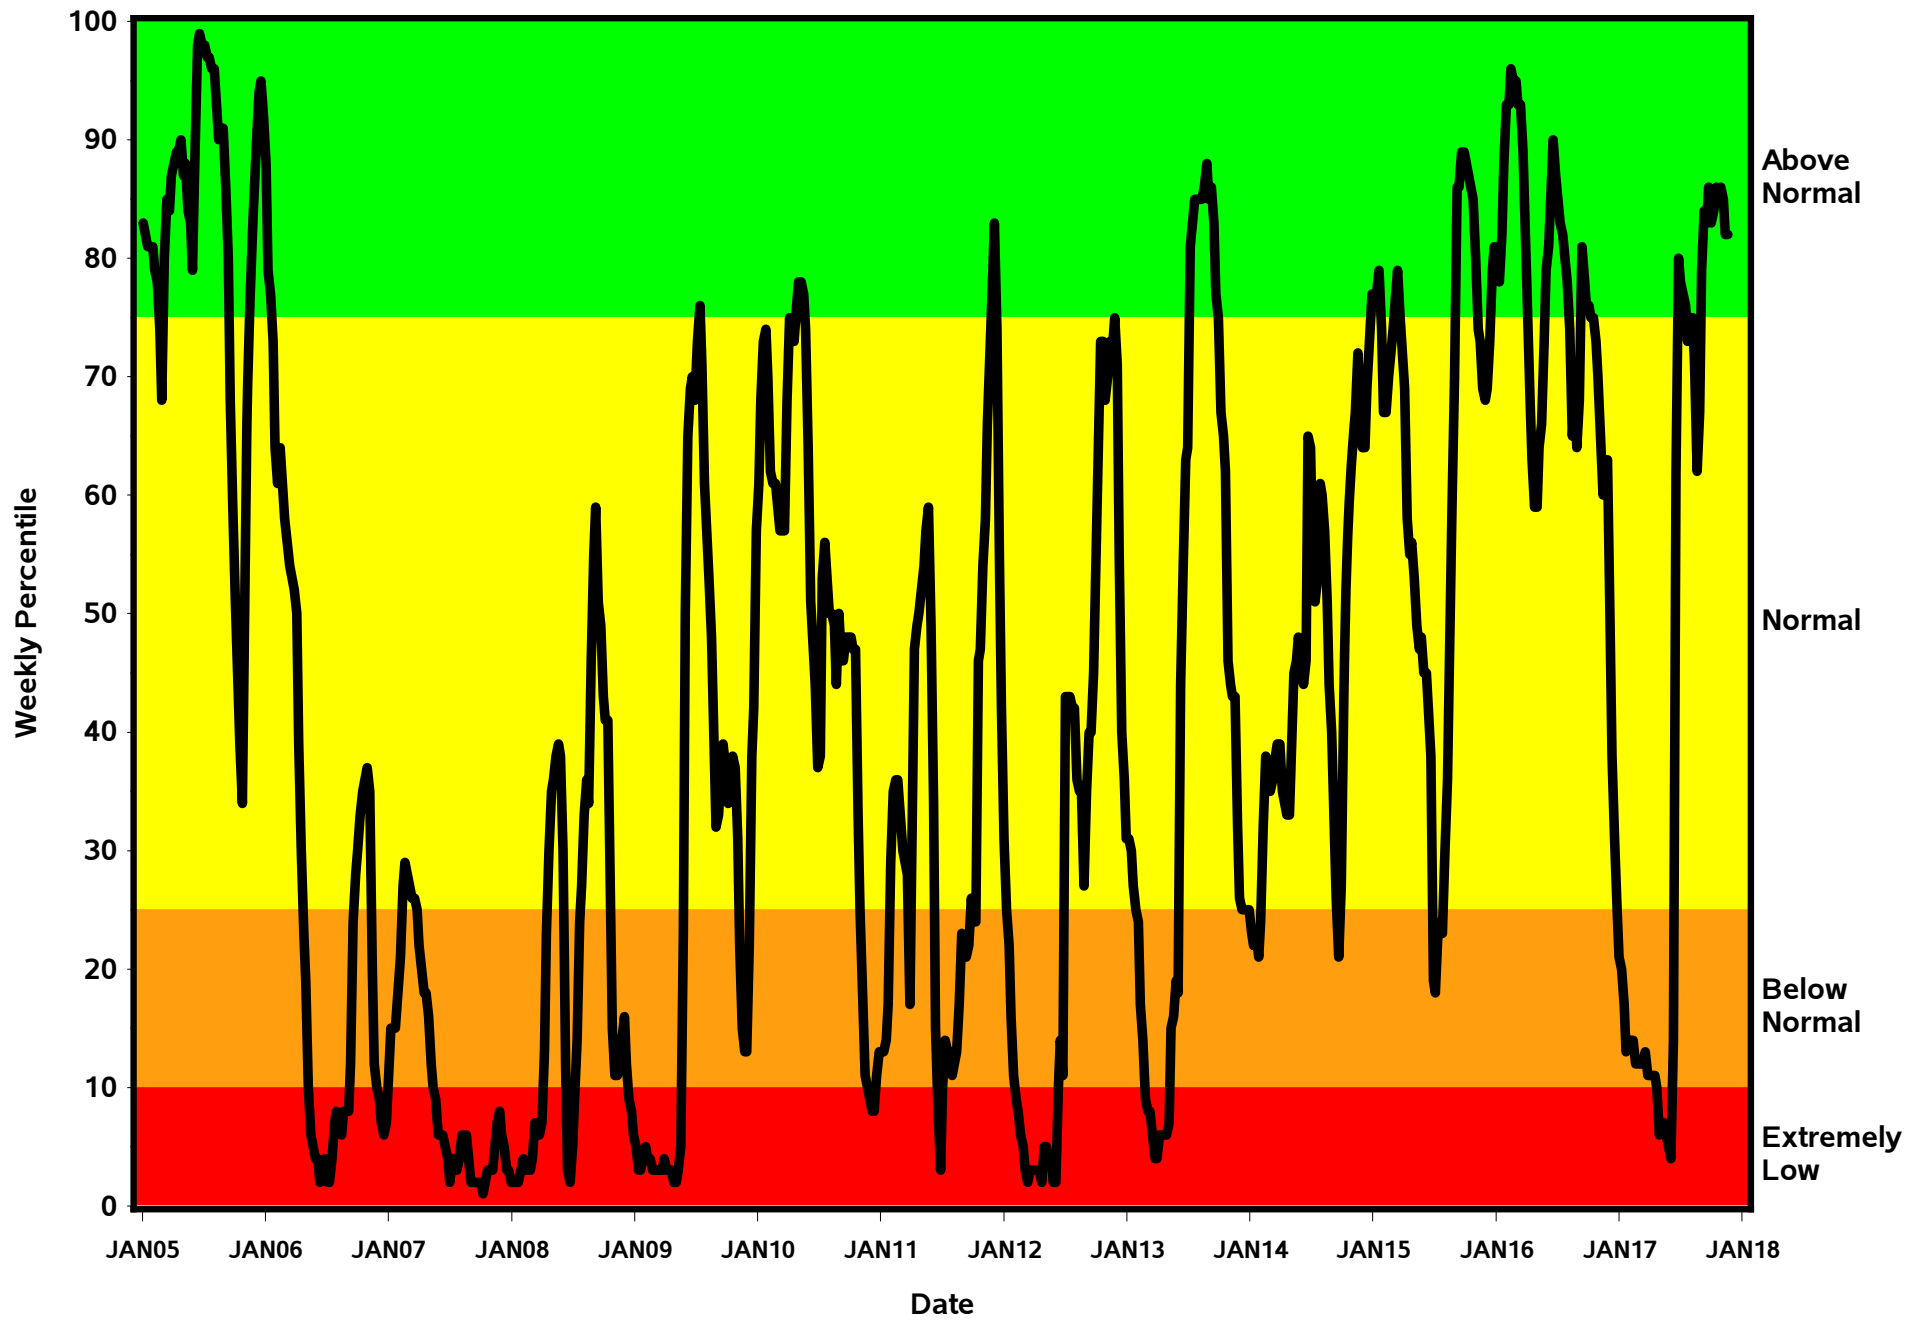

Peace River at Arcadia