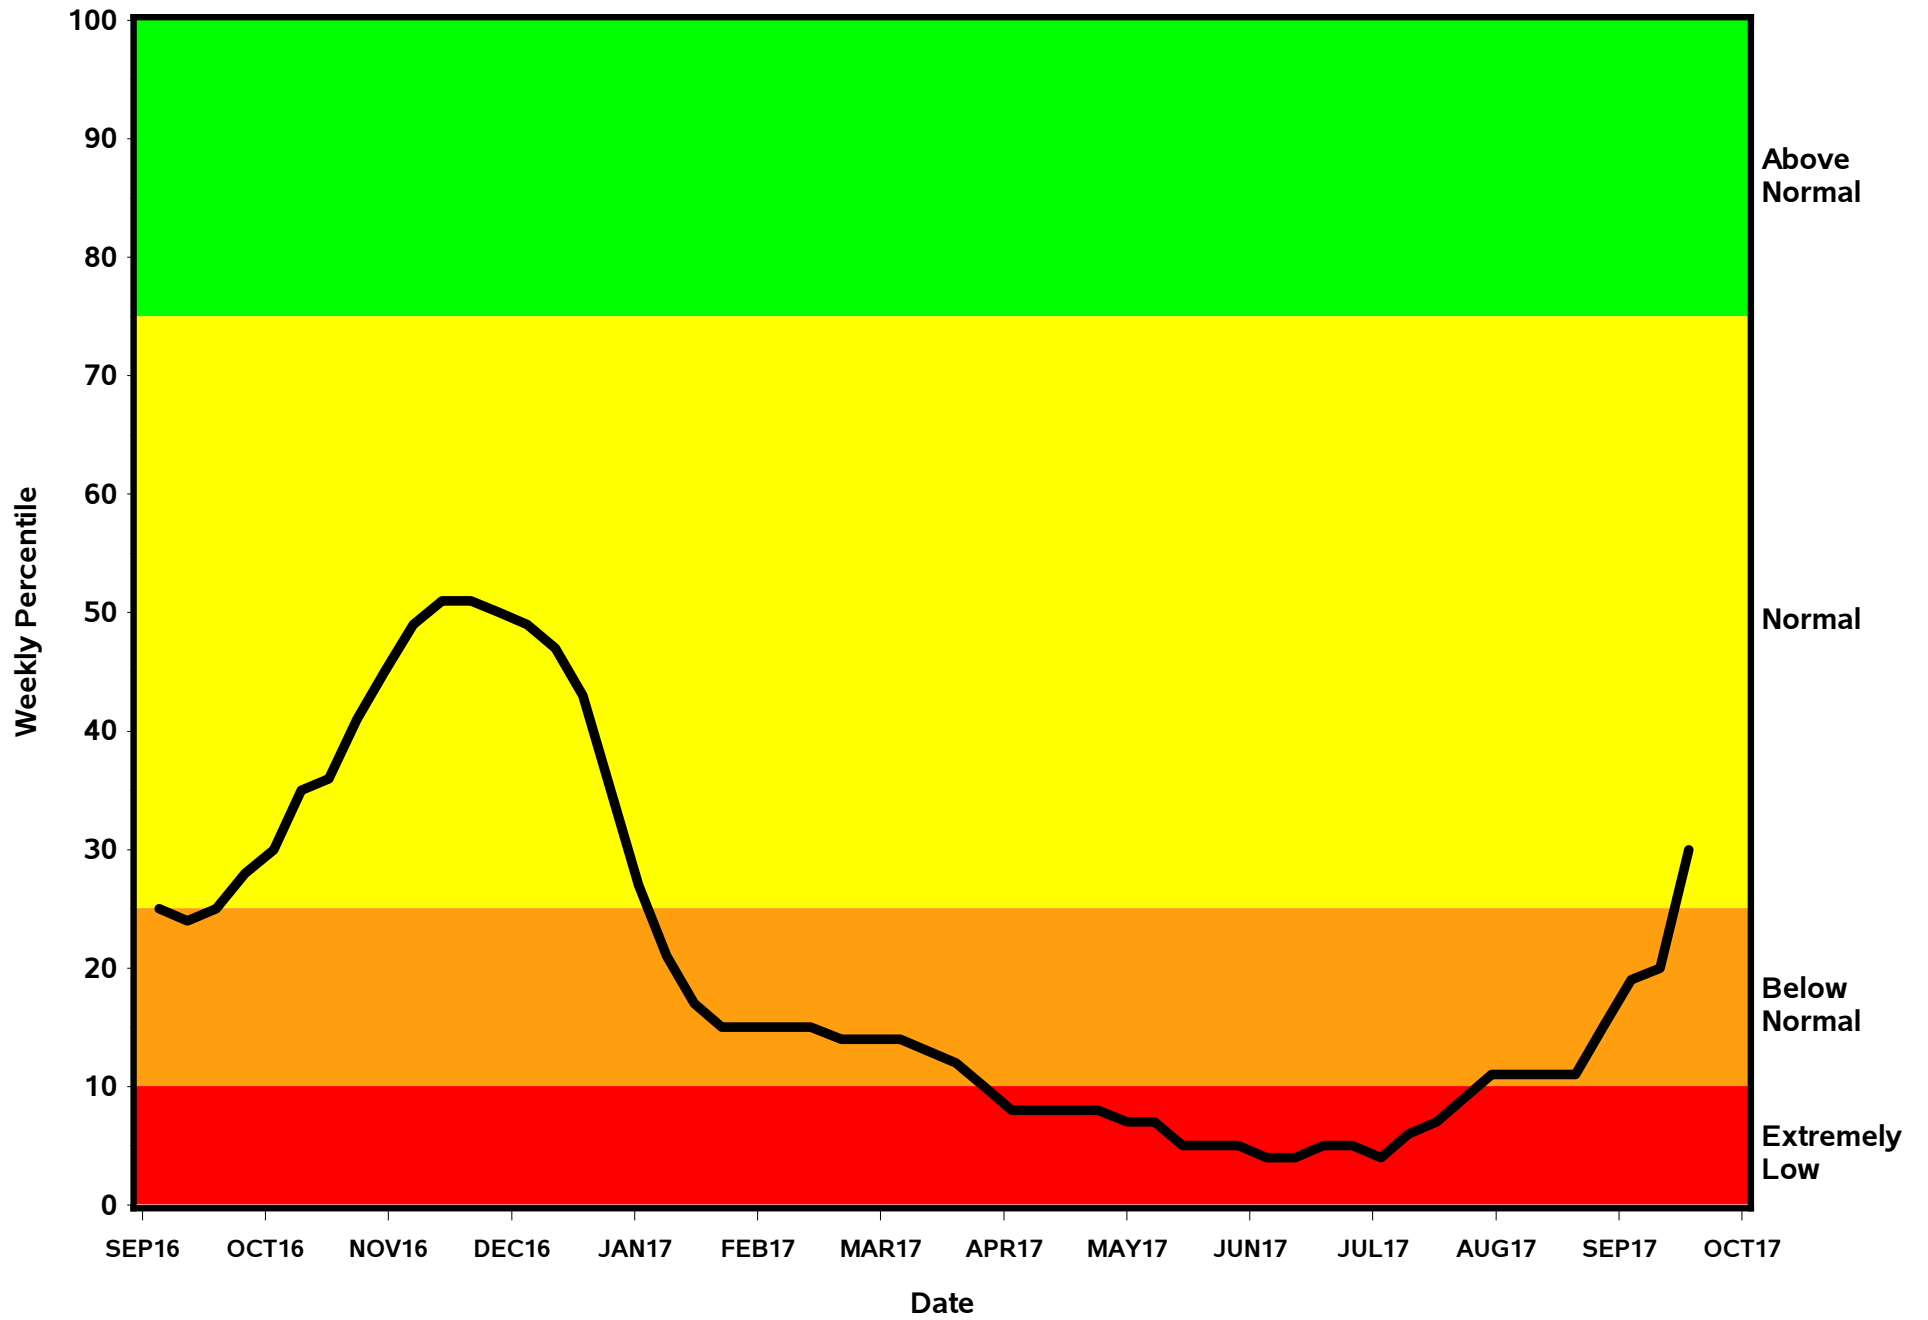

Alafia River at Lithia

Hillsborough River near Zephyrhills

Peace River at Arcadia

Withlacoochee River near Holder

Alafia River at Lithia

Hillsborough River near Zephyrhills

Peace River at Arcadia

Withlacoochee River near Holder