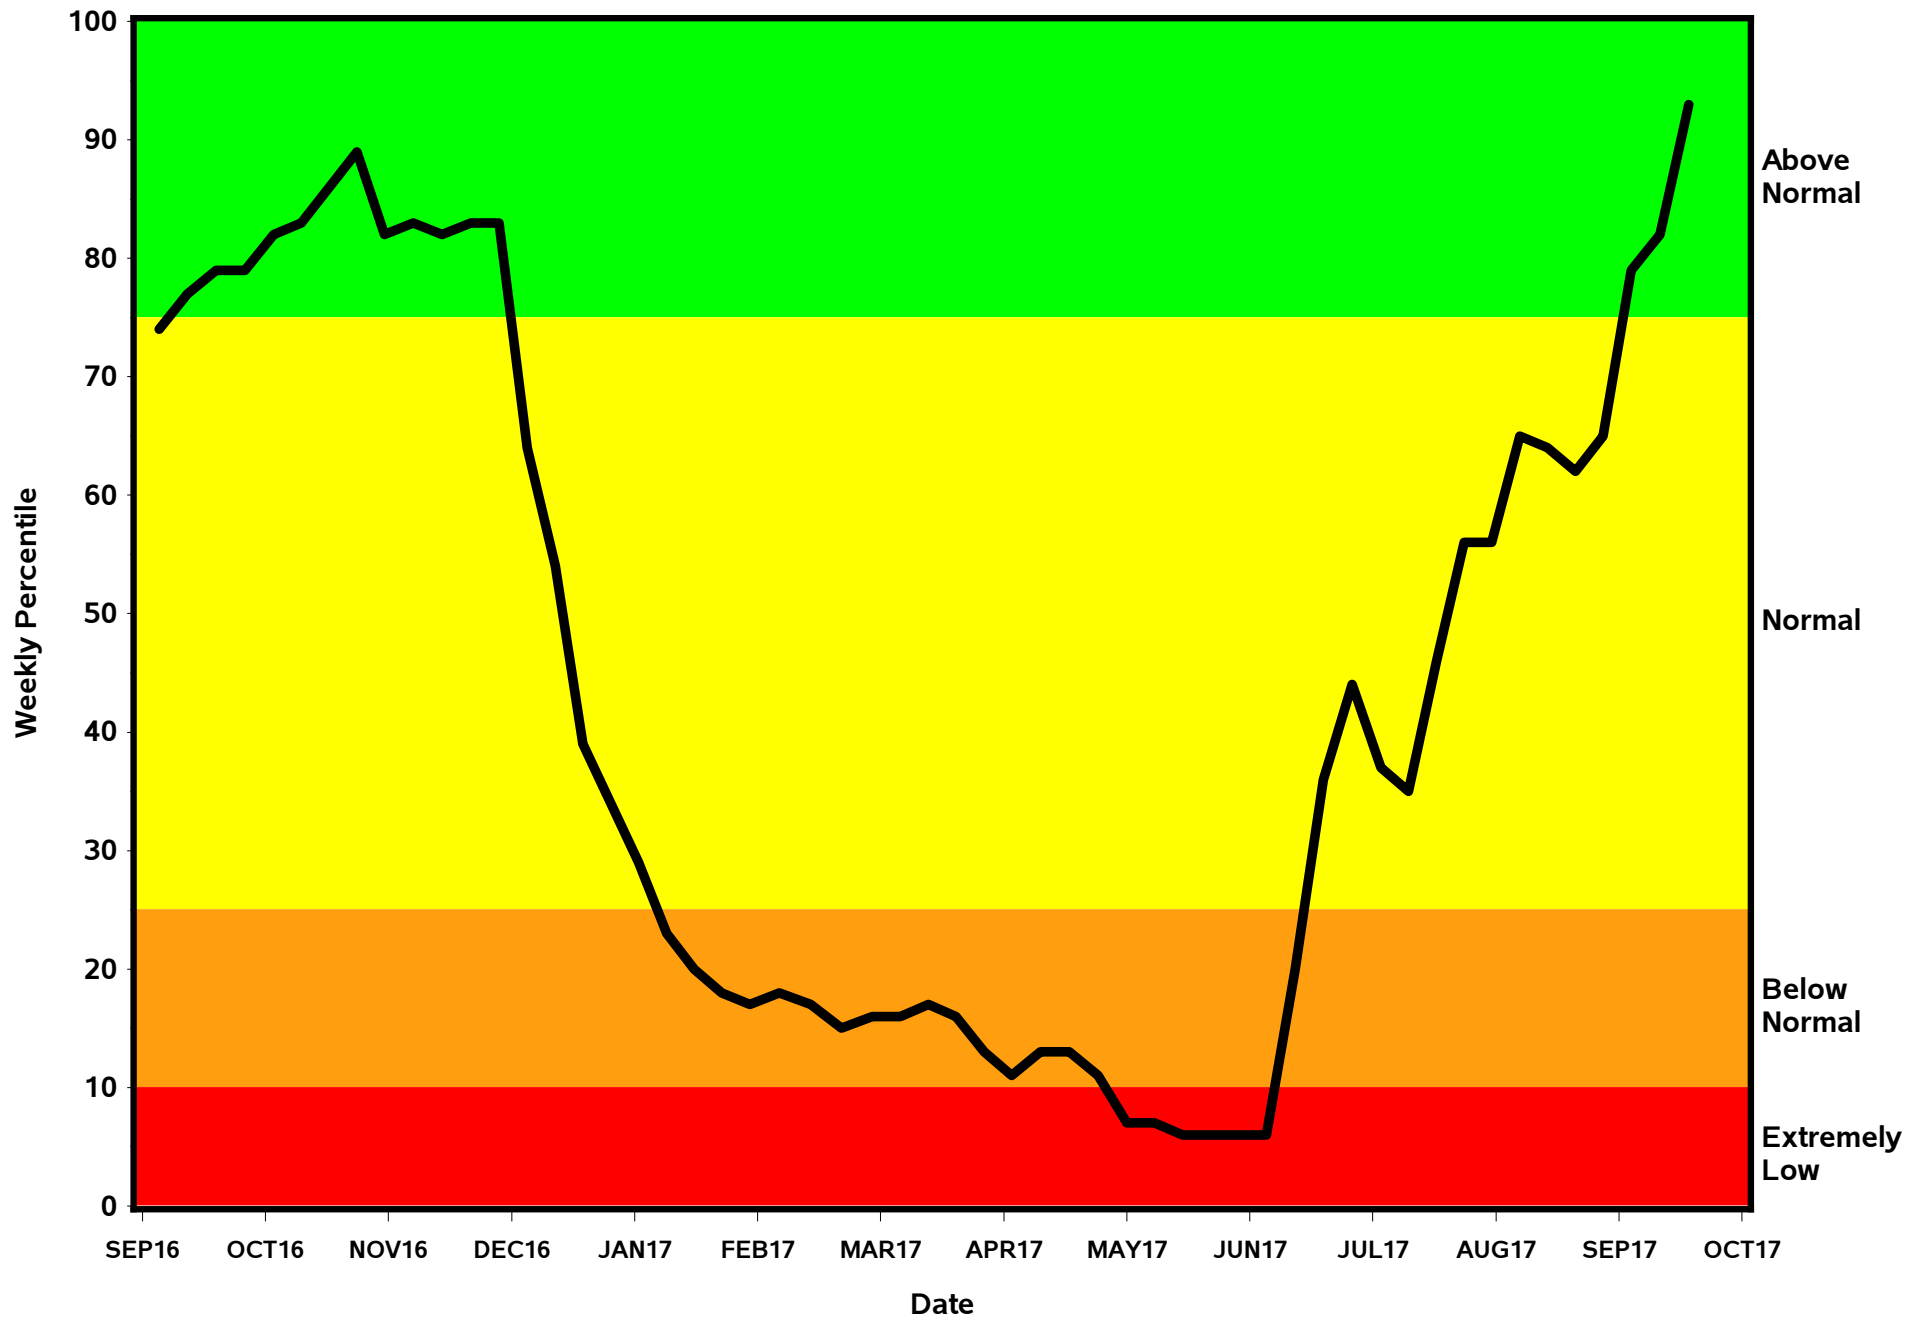

Alafia River at Lithia

Hillsborough River near Zephyrhills

Peace River at Arcadia

Withlacoochee River near Holder

Alafia River at Lithia

Hillsborough River near Zephyrhills

Peace River at Arcadia

Withlacoochee River near Holder