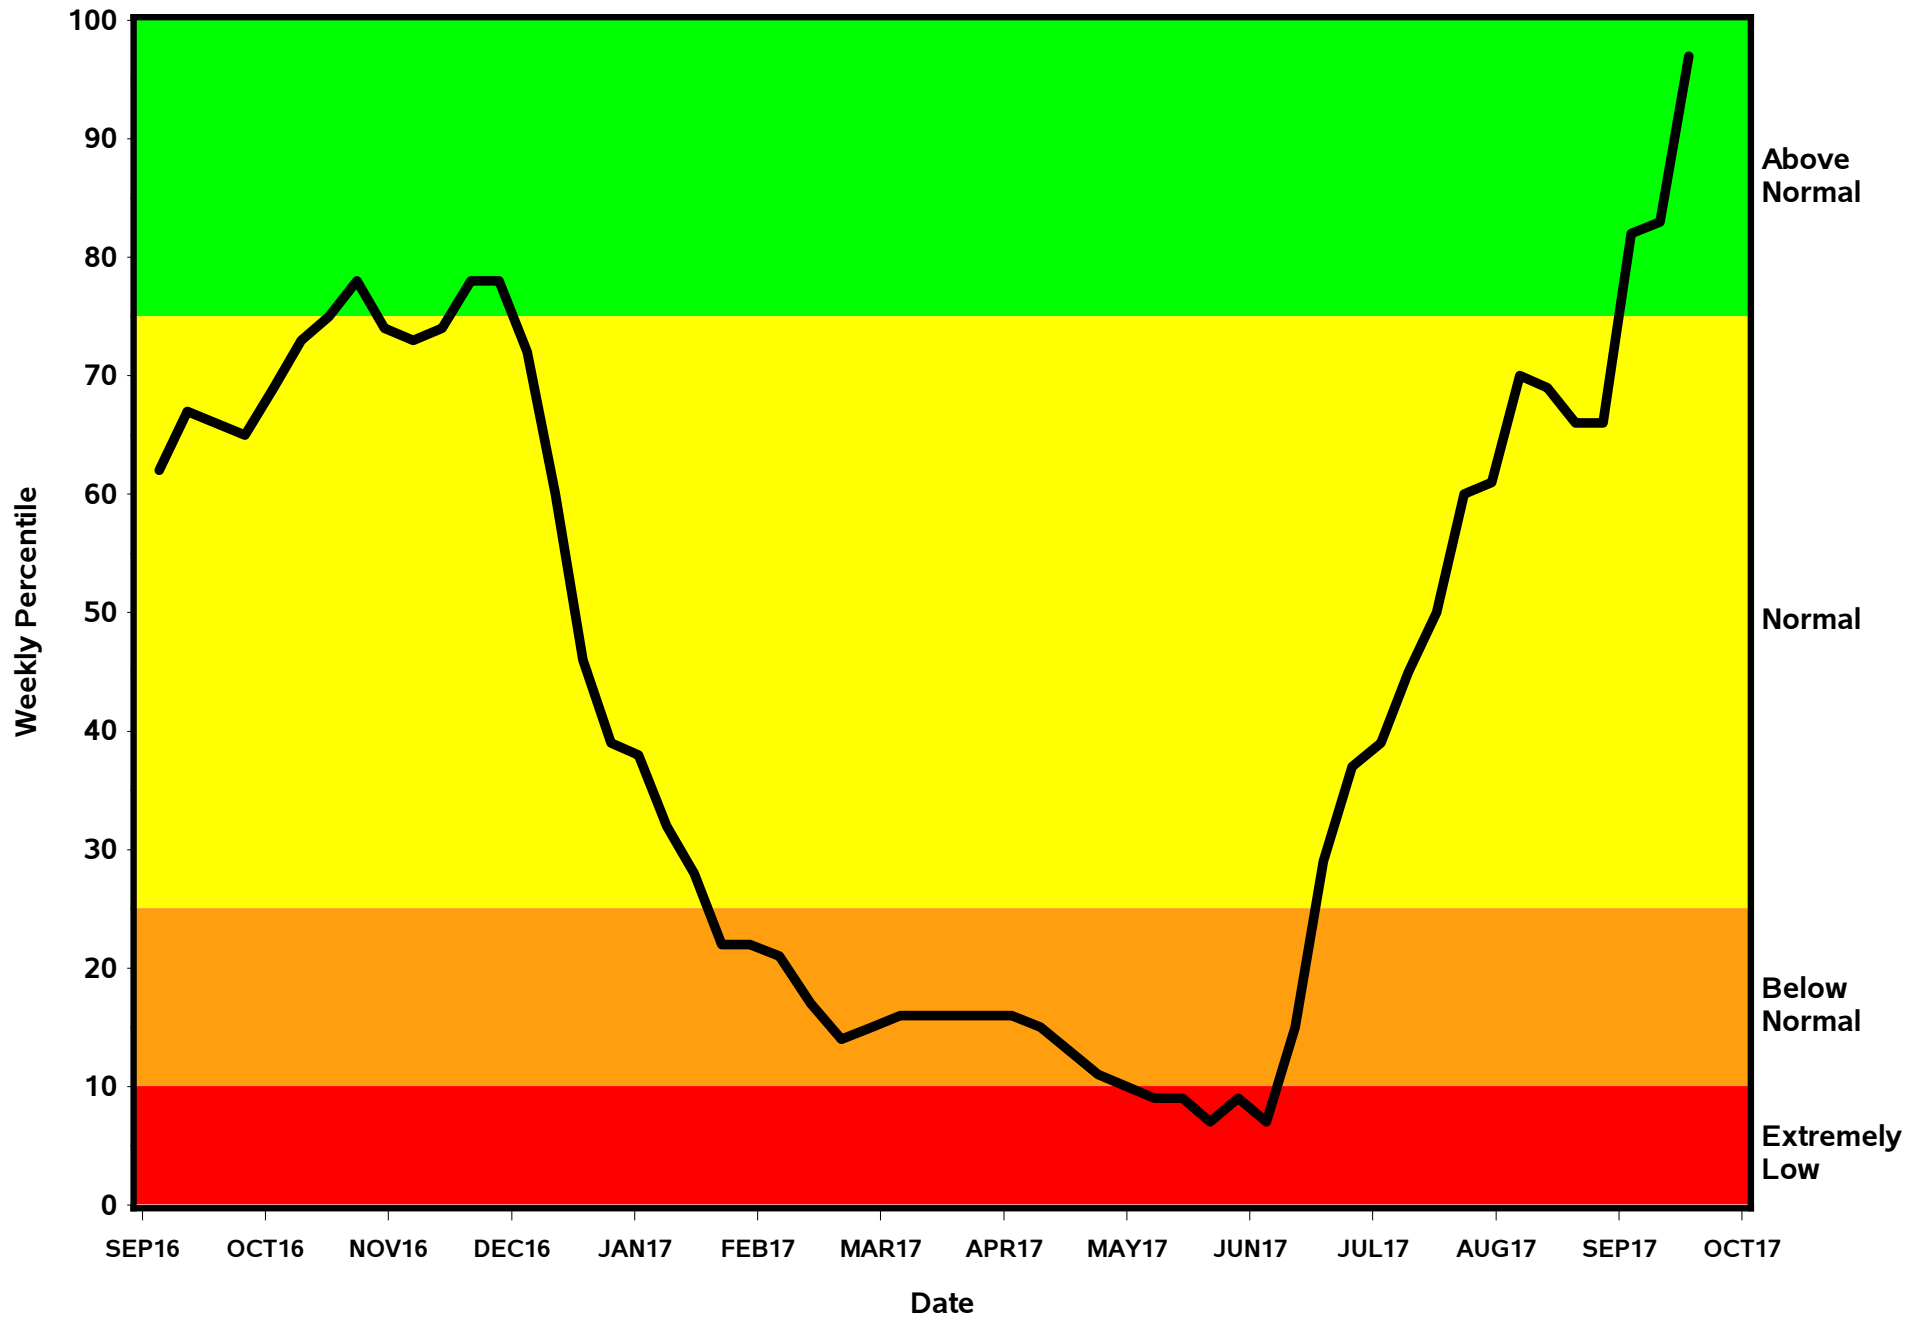

Alafia River at Lithia

Hillsborough River near Zephyrhills

Peace River at Arcadia

Withlacoochee River near Holder

Alafia River at Lithia

Hillsborough River near Zephyrhills

Peace River at Arcadia

Withlacoochee River near Holder