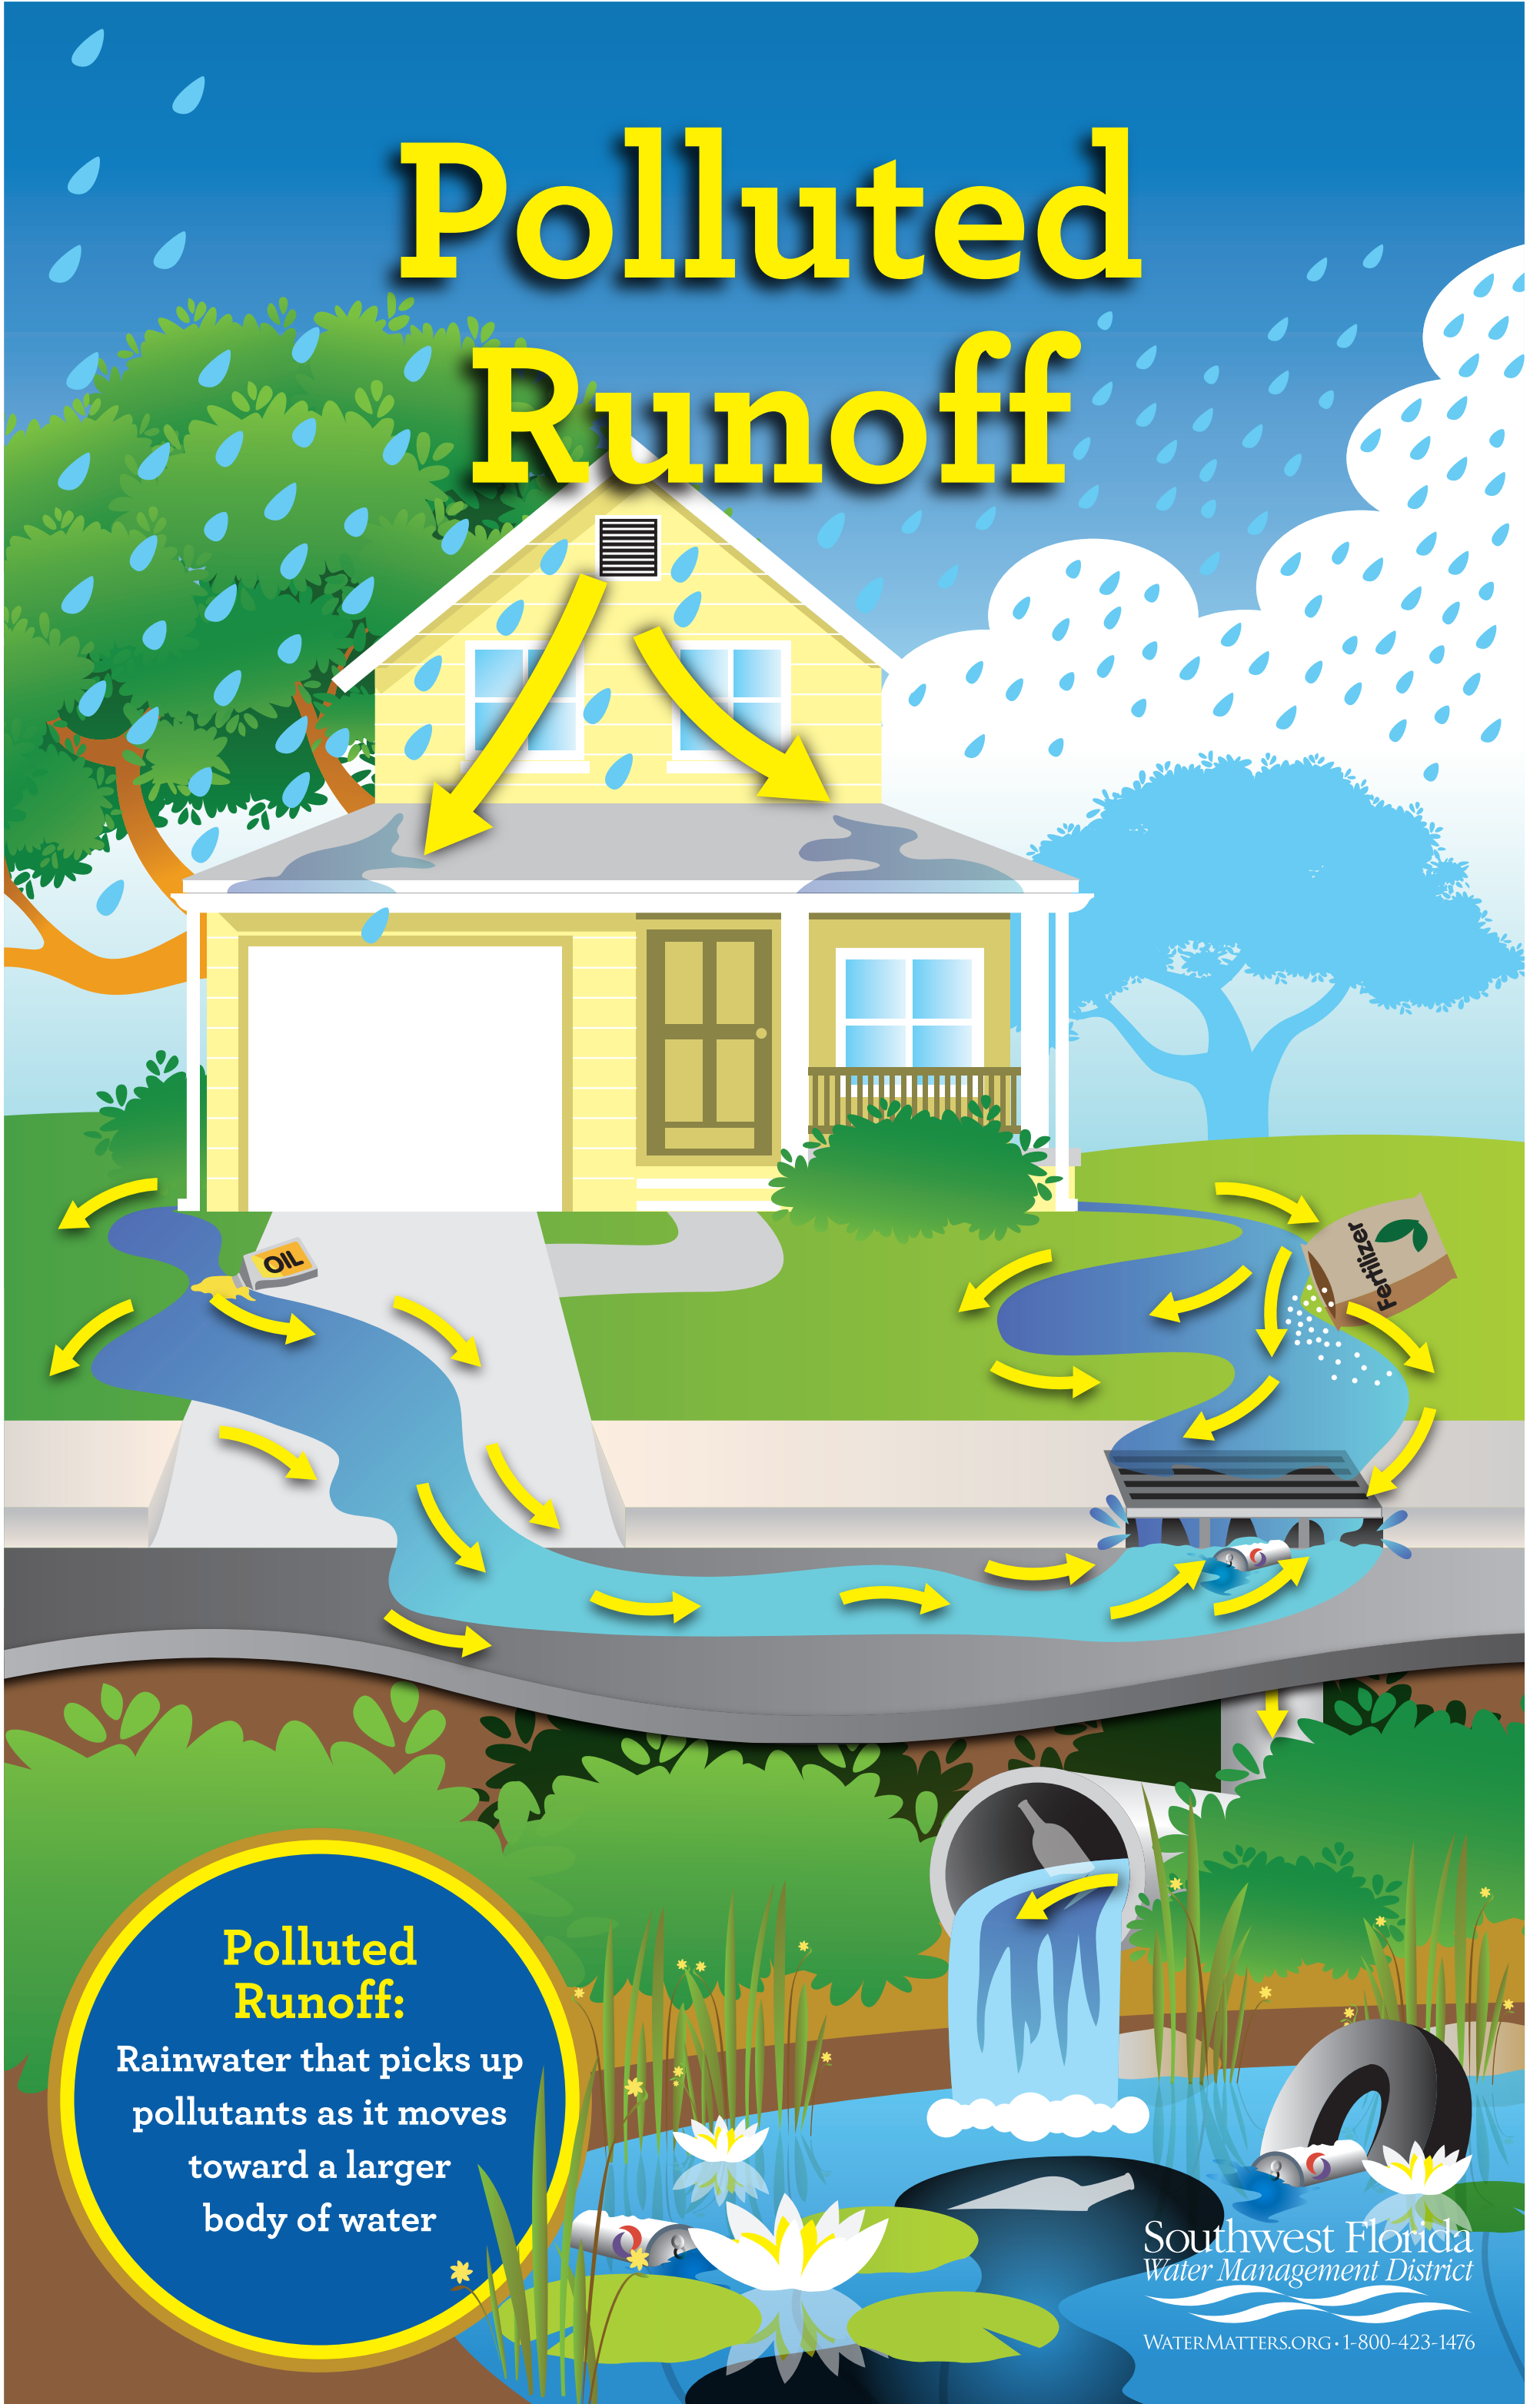

Polluted Runoff

Polluted Runoff:

Rainwater that picks up
pollutants as it moves
toward a larger
body of water

Southwest Florida
Water Management District

WATERMATTERS.ORG • 1-800-423-1476