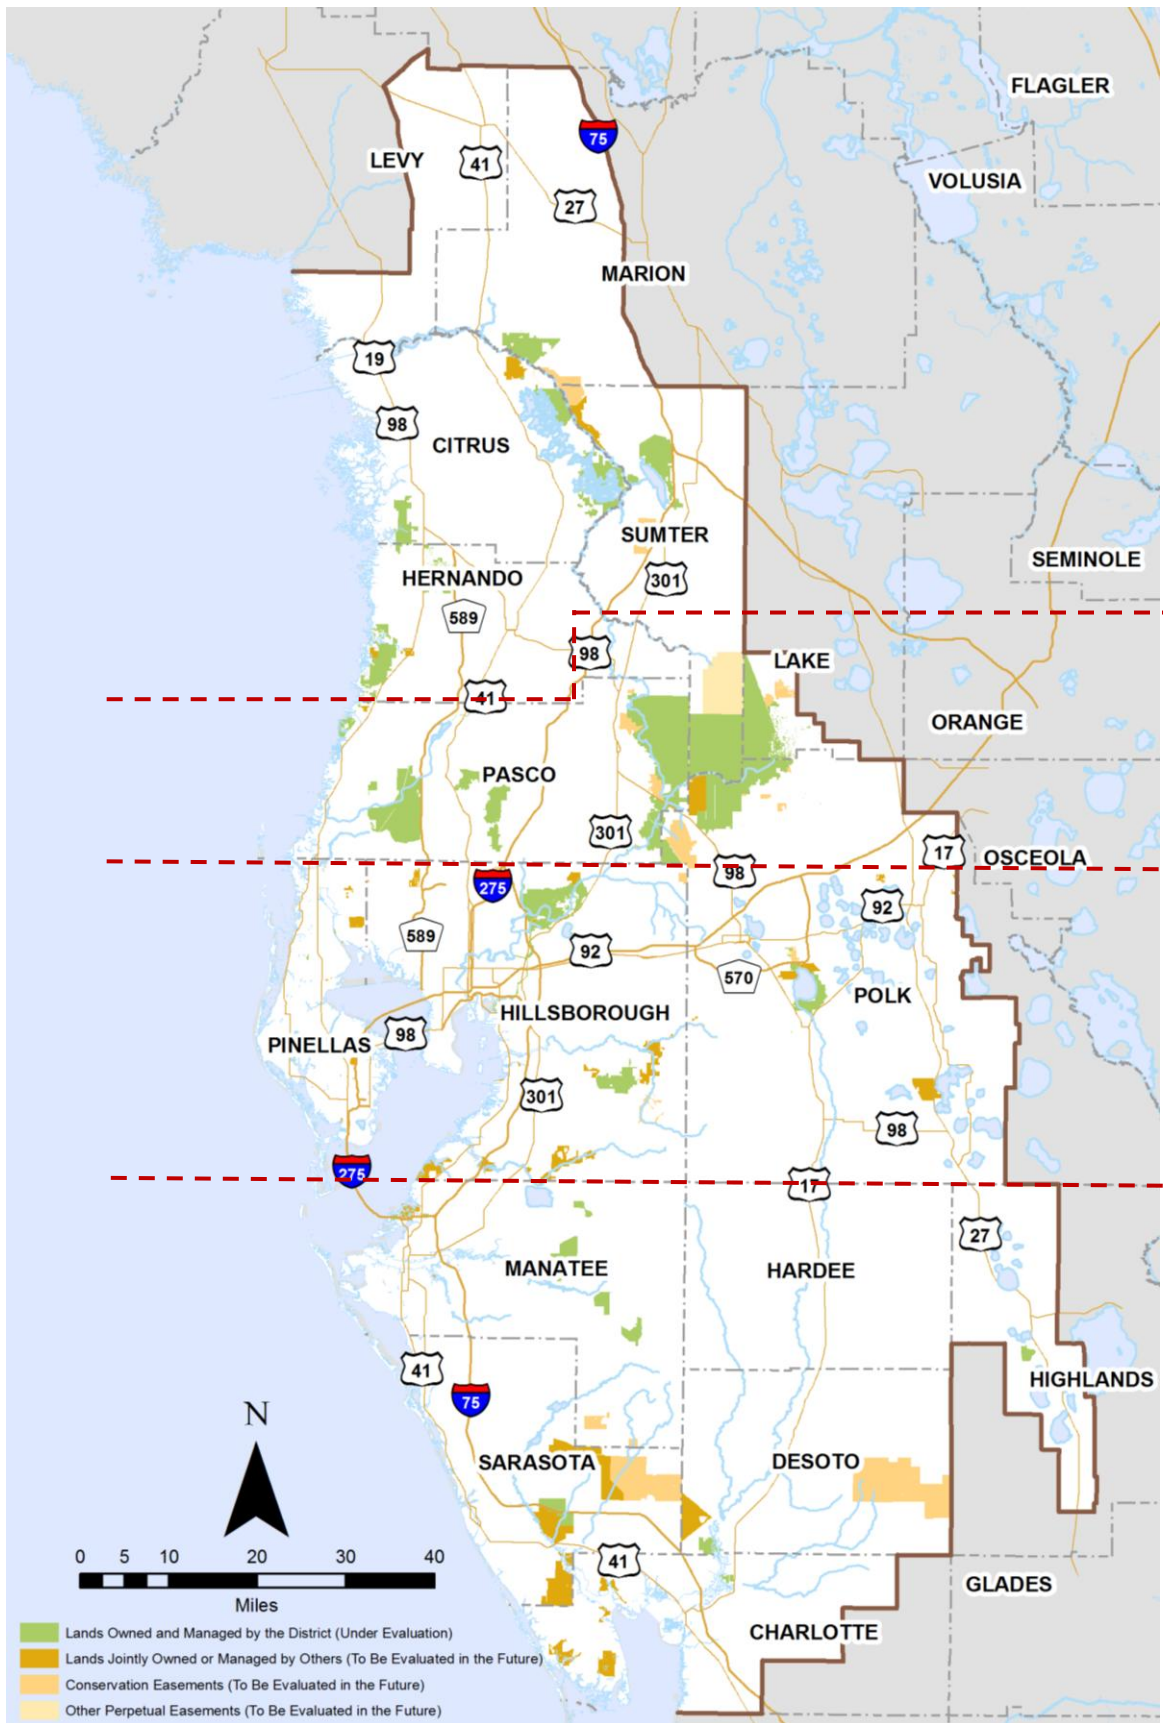

# Surplus Lands Assessment Project Evaluation Areas

- Evaluation Area 4**
- Levy (none)
  - Marion
  - Citrus
  - Hernando
  - Sumter (excluding Green Swamp)

- Evaluation Area 3**
- Pasco
  - Lake
  - Polk (Green Swamp)
  - Sumter (Green Swamp)

- Evaluation Area 2**
- Polk (excluding Green Swamp)
  - Hillsborough
  - Pinellas

- Evaluation Area 1**
- Manatee
  - Sarasota
  - Charlotte
  - DeSoto
  - Hardee (none)
  - Highlands

■ Lands Owned and Managed by the District (Under Evaluation)  
■ Lands Jointly Owned or Managed by Others (To Be Evaluated in the Future)  
■ Conservation Easements (To Be Evaluated in the Future)  
■ Other Perpetual Easements (To Be Evaluated in the Future)