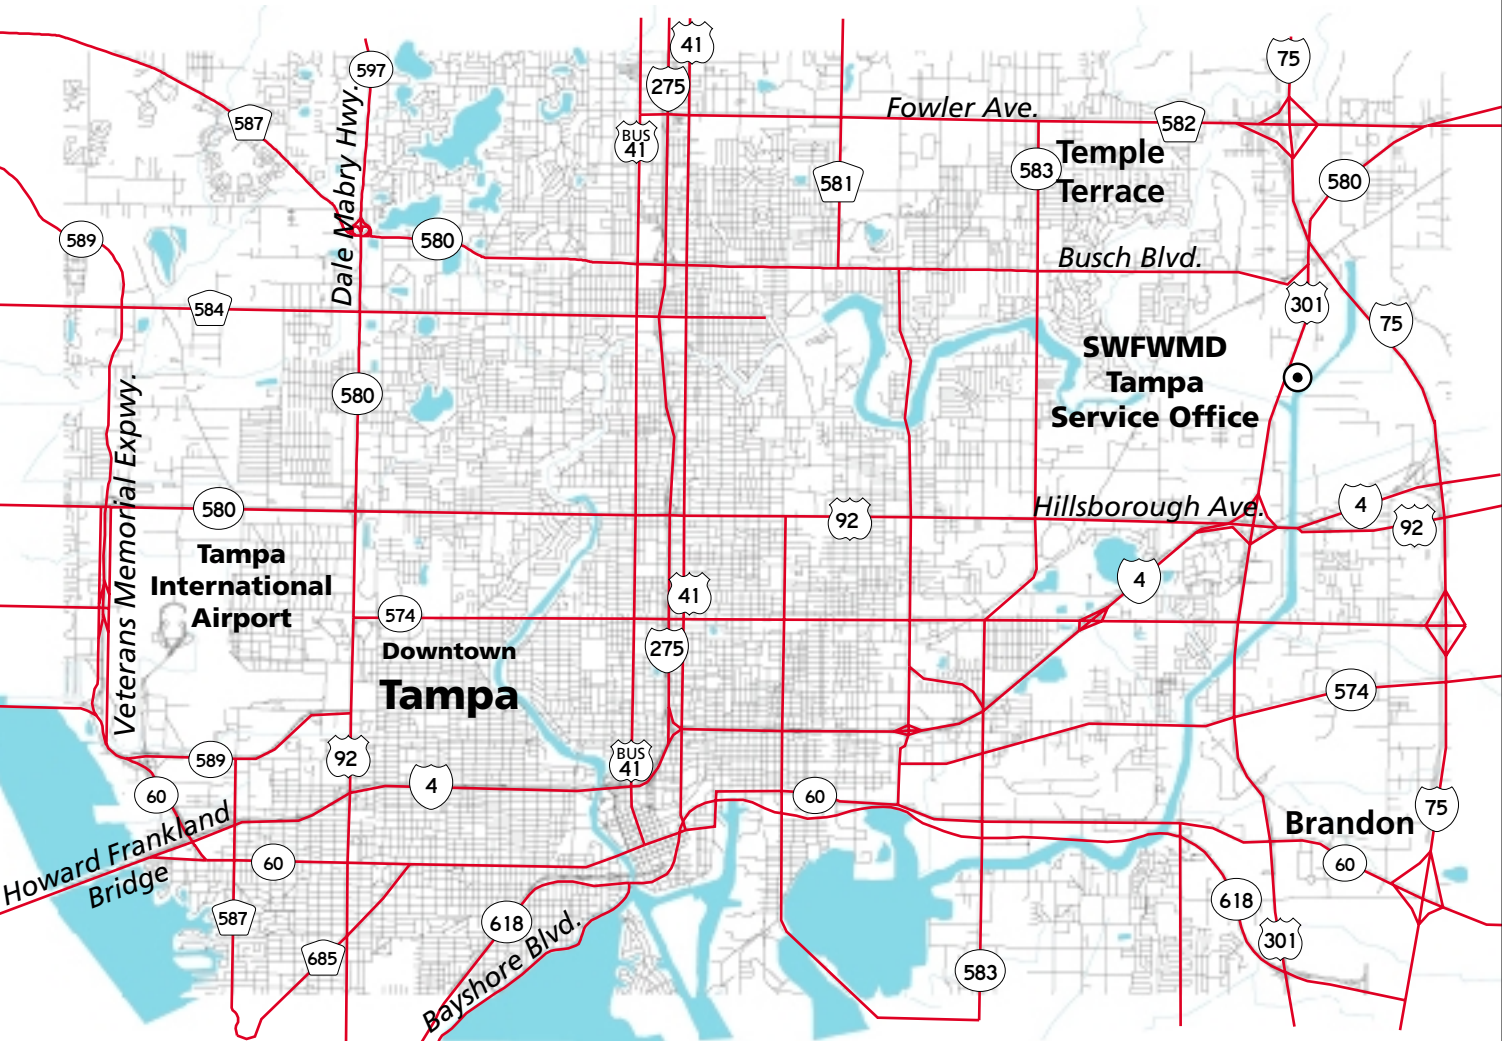

# Tampa Service Office

-  interstate highway
-  U.S. highway
-  state highway
-  county highway

Tampa Service Office  
7601 U.S. Hwy. 301  
Tampa, Florida 33637-6759  
Phone (813) 985-7481  
SUNCOM 578-2070